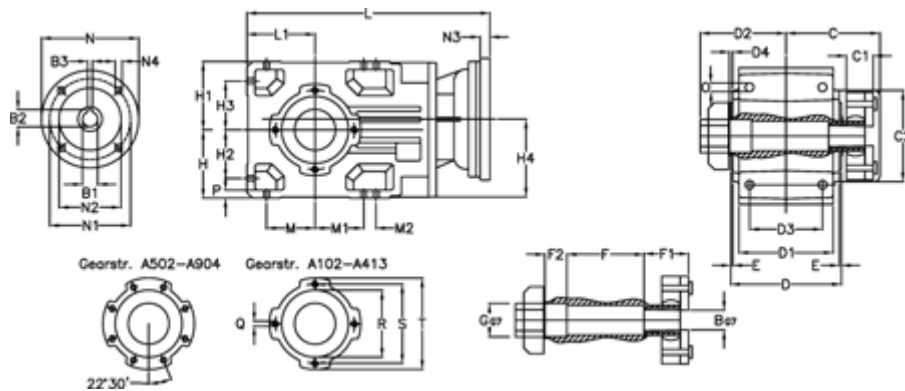

Article number: 296003517186325

Description: Bevel helical gearbox
A353QF35-171,8-P71B5

Measures

B = 35	D1 = 166	F2 = 53	L = 417.0	N3 = 4,5
B1 = 14	D2 = 80	G = 42	L1 = 100	N4 = M8x16
B2 = 16.3	D3 = 135	GA = 43	M = 73.0	O = 12.0
B3 = 5	d4 = 5.0	H = 100	M1 = 73.0	P = 11
C = 70.0	Description = A353 QF-xx P71 B5	H1 = 100	M2 = 11	Q = M10x17
C1 = 24	E = 3.5	H2 = 73.0	N = 160	R = 110
C2 = 90.0	F = 12.0	H3 = 73.0	N1 = 130	S = 130
D = 173	F1 = 48.0	H4 = 114.0	N2 = 110	T = 150